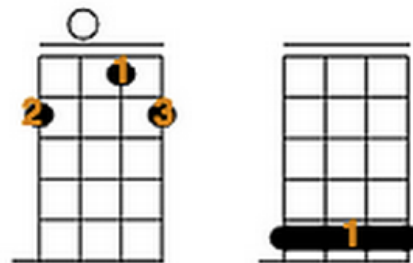

Chords in gDGBD (standard G) Tuning

(chord in parentheses is if you're in aEAC#E tuning)

I CHORD

G Major
(A Major)

V CHORD

D Major
(E Major)

IV CHORD

C Major
(D Major)

vi CHORD

E Minor
(F# Minor)

Fingerings: 1=index finger, 2=middle finger, 3=ring finger, 4=little finger

Chords in gCGCD (double C) Tuning

(chord in parentheses is if you're in aDADE tuning)

I CHORD

C Major
(D Major)