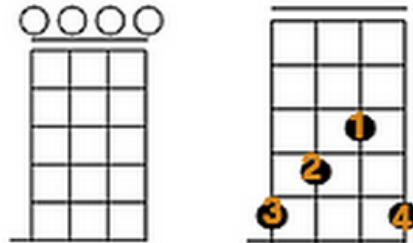

Chords in gDGBD (standard G) Tuning

(chord in parentheses is if you're in aEAC#E tuning)

I CHORD

G Major
(A Major)

V CHORD

D Major
(E Major)

IV CHORD

C Major
(D Major)

vi CHORD

E Minor
(F# Minor)

Fingerings: 1=index finger, 2=middle finger, 3=ring finger, 4=little finger

Chords in gCGCD (double C) Tuning

(chord in parentheses is if you're in aDADE tuning)

I CHORD

C Major
(D Major)