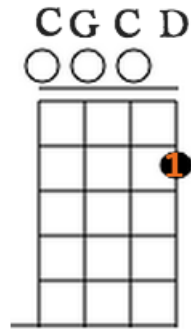

Chords in gDGBD (standard G) Tuning

(chord in parentheses is if you're in aEAC#E tuning)

I CHORD

G Major
(A Major)

V CHORD

D Major
(E Major)

IV CHORD

C Major
(D Major)

vi CHORD

E Minor
(F# Minor)

Fingerings: 1=index finger, 2=middle finger, 3=ring finger, 4=little finger

Chords in gCGCD (double C) Tuning

(chord in parentheses is if you're in aDADE tuning)

I CHORD

C Major
(D Major)