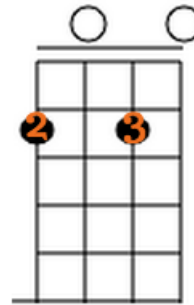

Chords in gDGBD (standard G) Tuning

(chord in parentheses is if you're in aEAC#E tuning)

I CHORD

G Major
(A Major)

V CHORD

D Major
(E Major)

IV CHORD

C Major
(D Major)

vi CHORD

E Minor
(F# Minor)

Fingerings: 1=index finger, 2=middle finger, 3=ring finger, 4=little finger

Chords in gCGCD (double C) Tuning

(chord in parentheses is if you're in aDADE tuning)

I CHORD

C Major
(D Major)

V CHORD

G Major
(A Major)

IV CHORD

F Major
(G Major)

vi CHORD

A Minor
(B Minor)