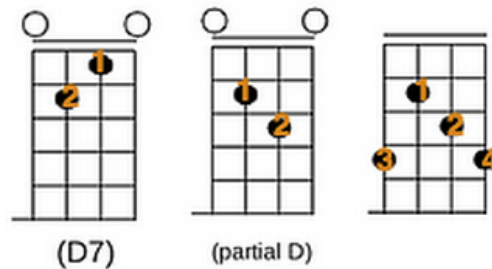

Chords in gDGBD (standard G) Tuning

(chord in parentheses is if you're in aEAC#E tuning)

I CHORD

G Major
(A Major)

V CHORD

D Major
(E Major)

IV CHORD

C Major
(D Major)

vi CHORD

E Minor
(F# Minor)

Fingerings: 1=index finger, 2=middle finger, 3=ring finger, 4=little finger

Chords in gCGCD (double C) Tuning

(chord in parentheses is if you're in aDADE tuning)

I CHORD

C Major
(D Major)

V CHORD

G Major
(A Major)

IV CHORD

F Major
(G Major)

vi CHORD

A Minor
(B Minor)