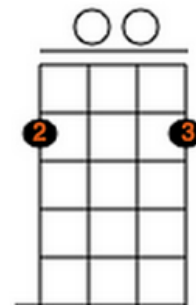

Chords in gDGBD (standard G) Tuning

(chord in parentheses is if you're in aEAC#E tuning)

I CHORD

G Major
(A Major)

V CHORD

D Major
(E Major)

IV CHORD

C Major
(D Major)

vi CHORD

E Minor
(F# Minor)

Fingerings: 1=index finger, 2=middle finger, 3=ring finger, 4=little finger

Chords in gCGCD (double C) Tuning

(chord in parentheses is if you're in aDADE tuning)

I CHORD

C Major
(D Major)